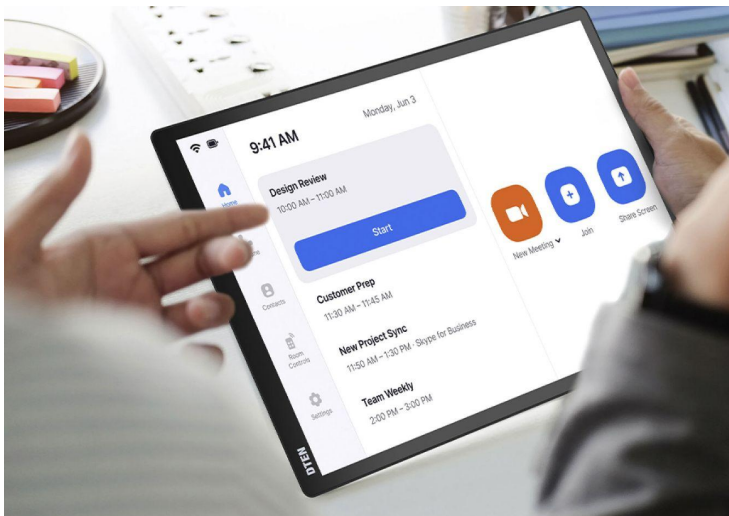

DTEN Mate (WiFi)

Wireless Zoom Rooms Controller and Scheduler

SPECIFICATIONS

DTEN Mate

Software	DTEN Mate OS
Display	LED 10.1" Capacitive Multi-touch Display
Network	WiFi 2.4Ghz & 5Ghz
Inputs & Outputs	USB Type-C x 1
In the Box	DTEN Mate
Power	100 to 240 VAC, 50 to 60 Hz
Product Dimensions	9.38 x 5.8 x 1.0 in (240 x 148 x 25 mm)
Product Weight	3.75 lb (0.45kg)
Packaging Dimensions	12.6 x 6.8 x 1.5 in (320 x 173 x 38mm)
Battery Life	Approx. 3 hours

DTEN Mate Dock (Included)

Placement	Two Angles: 20° and 77°
Inputs & Outputs	USB Type-C x 1
In the Box	DTEN Mate Dock Secure locking bezel Wall-mounting kit Door frame mount kit DTEN Mate Dock charging cable
Power	100 to 240 VAC, 50 to 60 Hz Charging Output: 5V2.4A
Product Dimensions	3.09 x 9.51 x 6.05 (7.9 x 24.2 x 15.4 cm)
Product Weight	2.75 lb (1.25 kg)
Packaging Dimensions	6.06 x 10.39 x 6.64 in (15.4 x 26.4 x 16.9 cm)